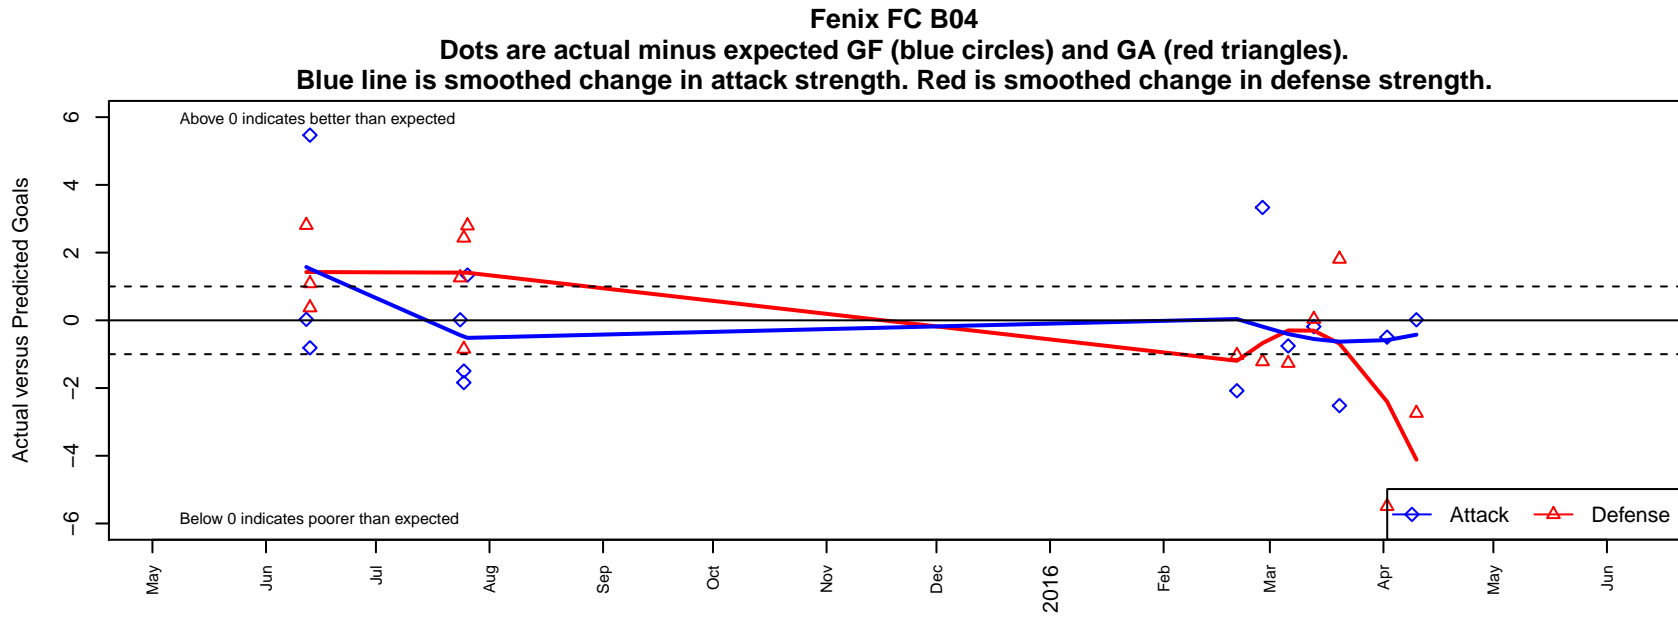

Fenix FC B04

B04 total strength=138
 attack=0.15 defense=0.07
 spr league = Spr PSPL Classic 2 U11

alt names used:
 Fenix FC BU11
 Fenix FC BU11
 Fenix FC

Venues played:
 2015 Starfire Spring Classic BU11 Silver
 2015 Sounders FC Cup BU11 Silver
 2015 Spr PSPL Classic 2 U11

**attack and defense variance (black dot)
relative to other teams
and top 10 in region**

**attack and defense rating
relative to others at age
and all opponents in last 13 months**

**attack and defense rating
relative to others at age
and all opponents in last 13 months**

Performance relative to 13 month average

Performance relative to 13 month average

Distribution of opponents
 Red = Lose zone, Blue = Win zone, Green = Even
 Black line separates win/lose zones

lot. A=Neither has attack advantage, B=Opponent has both attack and defense advantage, C=Opponent has both attack and defense disadvantage, D=Both have